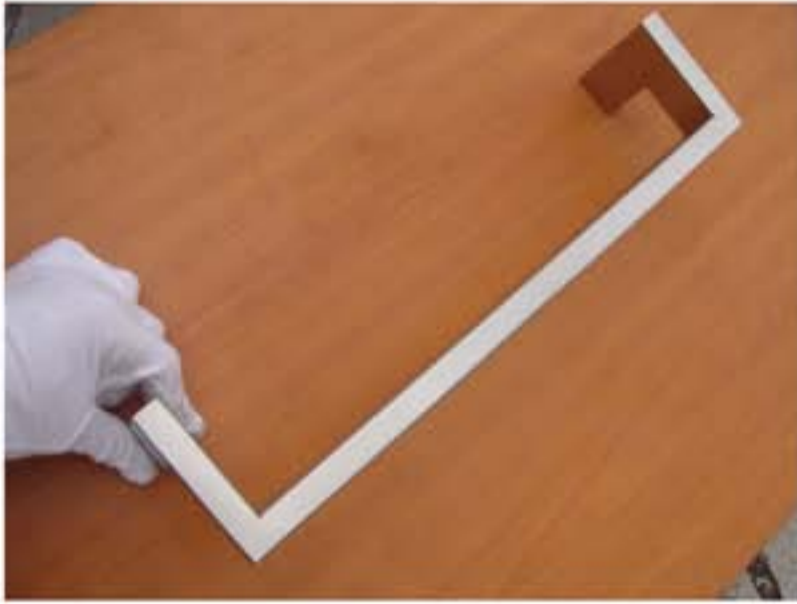

Waynas Architectural Hardware Limited

Contact : Ray E-mail : ray.chen@waynas.com

Pull Handles Series