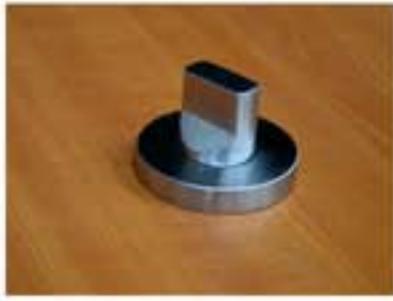

Waynas Architectural Hardware Limited

Contact : Ray E-mail : ray.chen@waynas.com

Pull Handles Series

Waynas Architectural Hardware Limited

Contact : Ray E-mail : ray.chen@waynas.com

Thumb turn & Indicator & Emergency Release